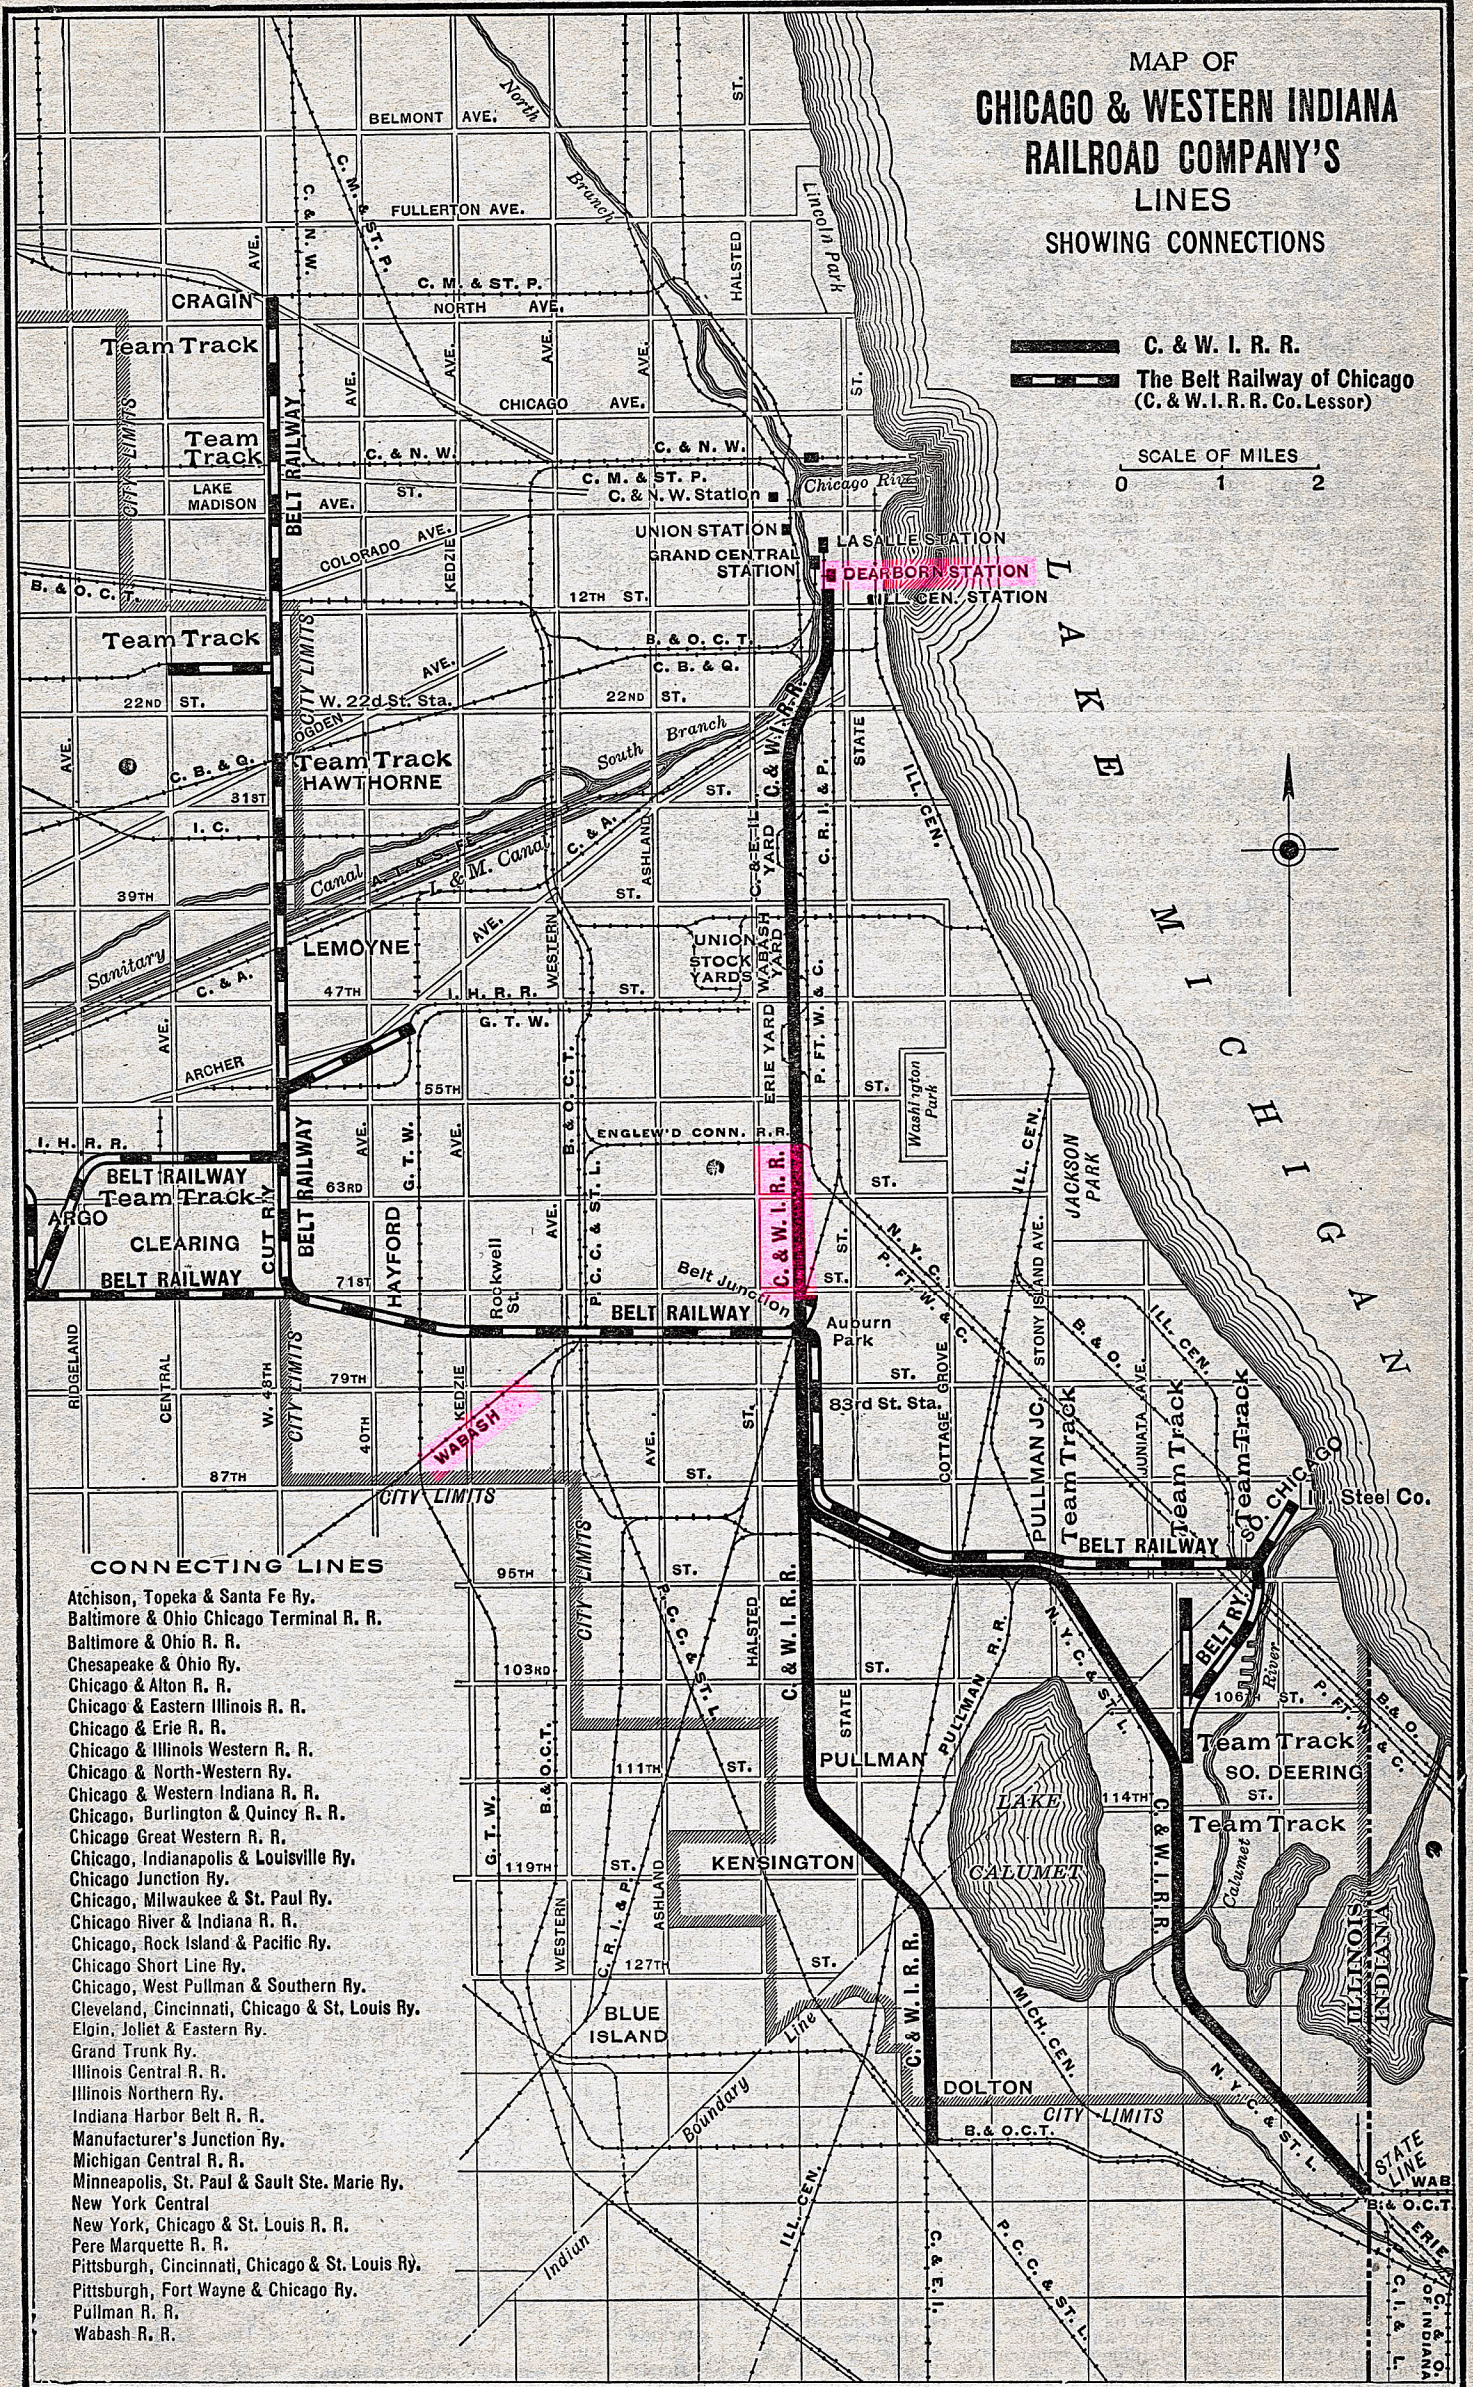

MAP OF  
**CHICAGO & WESTERN INDIANA  
 RAILROAD COMPANY'S  
 LINES**  
 SHOWING CONNECTIONS

 C. & W. I. R. R.  
 The Belt Railway of Chicago  
 (C. & W. I. R. R. Co. Lessor)

SCALE OF MILES  
 0 1 2

**CONNECTING LINES**

- Achison, Topeka & Santa Fe Ry.
- Baltimore & Ohio Chicago Terminal R. R.
- Baltimore & Ohio R. R.
- Chesapeake & Ohio Ry.
- Chicago & Alton R. R.
- Chicago & Eastern Illinois R. R.
- Chicago & Erie R. R.
- Chicago & Illinois Western R. R.
- Chicago & North-Western Ry.
- Chicago & Western Indiana R. R.
- Chicago, Burlington & Quincy R. R.
- Chicago Great Western R. R.
- Chicago, Indianapolis & Louisville Ry.
- Chicago Junction Ry.
- Chicago, Milwaukee & St. Paul Ry.
- Chicago River & Indiana R. R.
- Chicago, Rock Island & Pacific Ry.
- Chicago Short Line Ry.
- Chicago, West Pullman & Southern Ry.
- Cleveland, Cincinnati, Chicago & St. Louis Ry.
- Eloin, Joliet & Eastern Ry.
- Grand Trunk Ry.
- Illinois Central R. R.
- Illinois Northern Ry.
- Indiana Harbor Belt R. R.
- Manufacturer's Junction Ry.
- Michigan Central R. R.
- Minneapolis, St. Paul & Sault Ste. Marie Ry.
- New York Central
- New York, Chicago & St. Louis R. R.
- Pere Marquette R. R.
- Pittsburgh, Cincinnati, Chicago & St. Louis Ry.
- Pittsburgh, Fort Wayne & Chicago Ry.
- Pullman R. R.
- Wabash R. R.